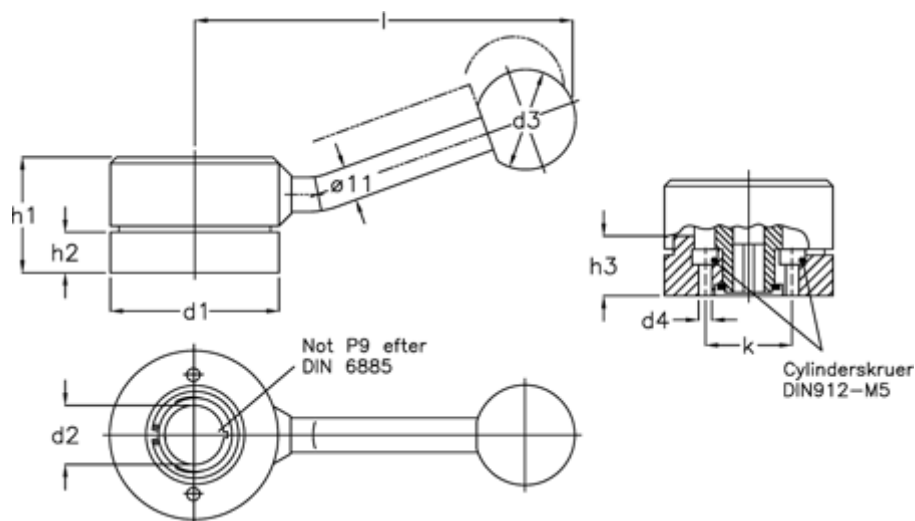

Article number: 20616239

Description: E+G Indexing lever
GN 215-60-K16-B

Measures

$d1 = 60$	K	= 36
$d2 = K16$	Length l	= 125
$d3 = 32$	W	= 19°
$d4 = 5.2$		
$d5 = 50.0$		
$h1 = 39$		
$h2 = 15$		
$h3 = 18.5$		